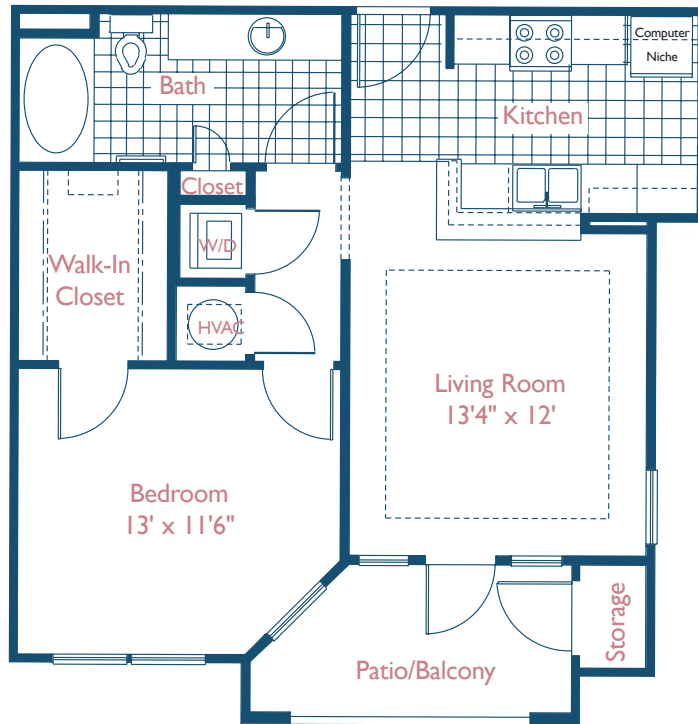

- ✎ Wired for surround sound
- ✎ Self-cleaning oven
- ✎ Gourmet designer kitchens w/42" custom cabinetry and granite countertops
- ✎ State-of-the-art Whirlpool appliance package
- ✎ 9' ceilings with elegant crown molding
- ✎ Solid vinyl woodplank or ceramic tile flooring
- ✎ Built-in wine rack and microwave
- ✎ Six panel doors
- ✎ Full size stack washer and dryer included
- ✎ Enormous walk-in closet
- ✎ Garden bath tub
- ✎ Private garages and carports (options)
- ✎ High speed internet access
- ✎ 18.2 cu. ft. refrigerator with icemaker
- ✎ Extra window in kitchen
- ✎ Coffered ceiling in living room of top floor homes
- ✎ Computer Niche

† Room dimensions are approximate.
 Total square footage includes
 hallways, baths and closets.