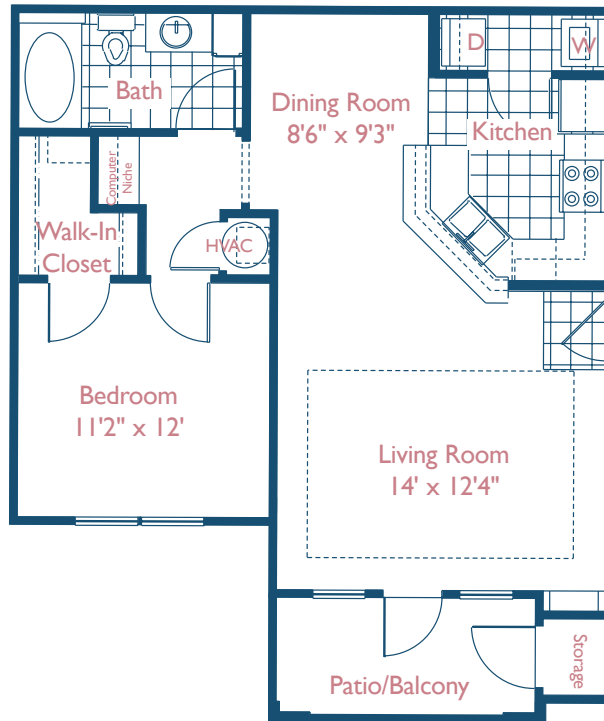

ONE BEDROOM, ONE BATH

766 sq. ft.

- ✎ Coffered ceiling in living room of top floor homes
- ✎ 18.2 cu. ft. refrigerator with icemaker
- ✎ Self-cleaning oven
- ✎ Built-in bookcase
- ✎ Gourmet designer kitchens w/42" custom cabinetry and granite countertops
- ✎ State-of-the-art Whirlpool appliance package
- ✎ 9' ceilings with elegant crown molding
- ✎ Built-in wine rack and microwave
- ✎ Six panel doors
- ✎ Full size washer and dryer included
- ✎ Enormous walk-in closet
- ✎ Garden bath tub
- ✎ Private garages and carports (options)
- ✎ High speed internet access
- ✎ Wired for surround sound
- ✎ Solid vinyl woodplank or ceramic tile flooring
- ✎ Computer Niche

† Room dimensions are approximate.  
Total square footage includes hallways, baths and closets.

**THE BOULDERS@ KATYTRAIL**  
100 KATY TRAIL LANE  
ST. CHARLES, MO 63303

PHONE 636-947-7777  
FAX: 636-477-7720  
www.thebouldersatkatytrail.com