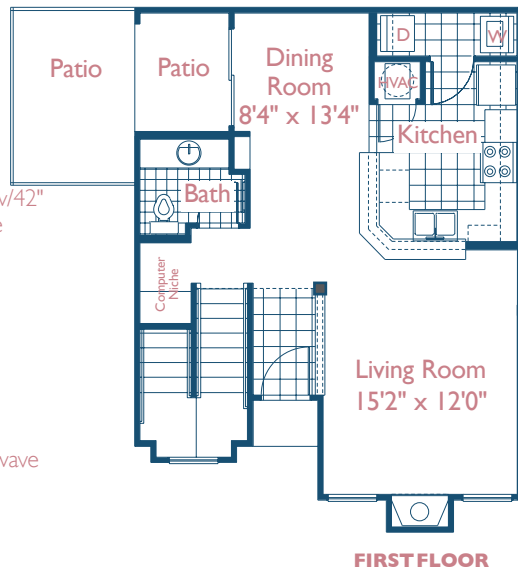

- 🌿 Wired for surround sound
- 🌿 Solid vinyl woodplank or ceramic tile flooring
- 🌿 Self-cleaning oven
- 🌿 18.2 cu. ft. refrigerator with icemaker
- 🌿 Gourmet designer kitchens w/42" custom cabinetry and granite countertops
- 🌿 State-of-the-art Whirlpool appliance package
- 🌿 Cozy electric fireplace (in select homes)
- 🌿 9' ceilings with elegant crown molding
- 🌿 Built-in wine rack and microwave
- 🌿 Six panel doors
- 🌿 Full size washer and dryer included
- 🌿 Enormous walk-in closet
- 🌿 Garden bath tub
- 🌿 Attached garage (in select homes)
- 🌿 High speed internet access
- 🌿 Built-in bookcase
- 🌿 Computer Niche

† Room dimensions are approximate.
Total square footage includes hallways,
baths and closets.

THE BOULDERS@ KATYTRAIL
100 KATY TRAIL LANE
ST. CHARLES, MO 63303

PHONE 636-947-7777
FAX: 636-477-7720
www.thebouldersatkatytrail.com