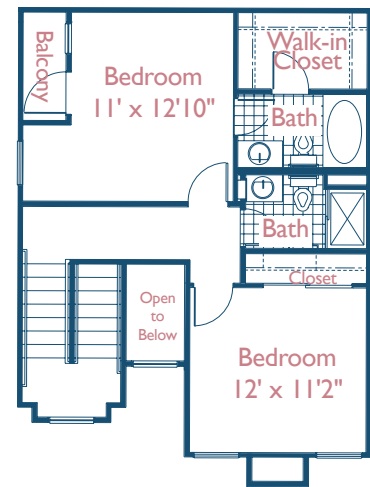

- 🌿 Wired for surround sound
- 🌿 Solid vinyl woodplank or ceramic tile flooring
- 🌿 Self-cleaning oven
- 🌿 18.2 cu. ft. refrigerator with icemaker
- 🌿 Gourmet designer kitchens w/42" custom cabinetry and granite countertops
- 🌿 State-of-the-art Whirlpool appliance package
- 🌿 Cozy electric fireplace (in select homes)
- 🌿 9' ceilings with elegant crown molding
- 🌿 Built-in wine rack and microwave
- 🌿 Six panel doors
- 🌿 Full size washer and dryer included
- 🌿 Enormous walk-in closet
- 🌿 Garden bath tub
- 🌿 Attached garage (in select homes)
- 🌿 High speed internet access
- 🌿 Built-in bookcase
- 🌿 Computer Niche

† Room dimensions are approximate.
Total square footage includes hallways,
baths and closets.

THE BOULDERS@ KATYTRAIL
100 KATY TRAIL LANE
ST. CHARLES, MO 63303

PHONE 636-947-7777
FAX: 636-477-7720
www.thebouldersatkatytrail.com